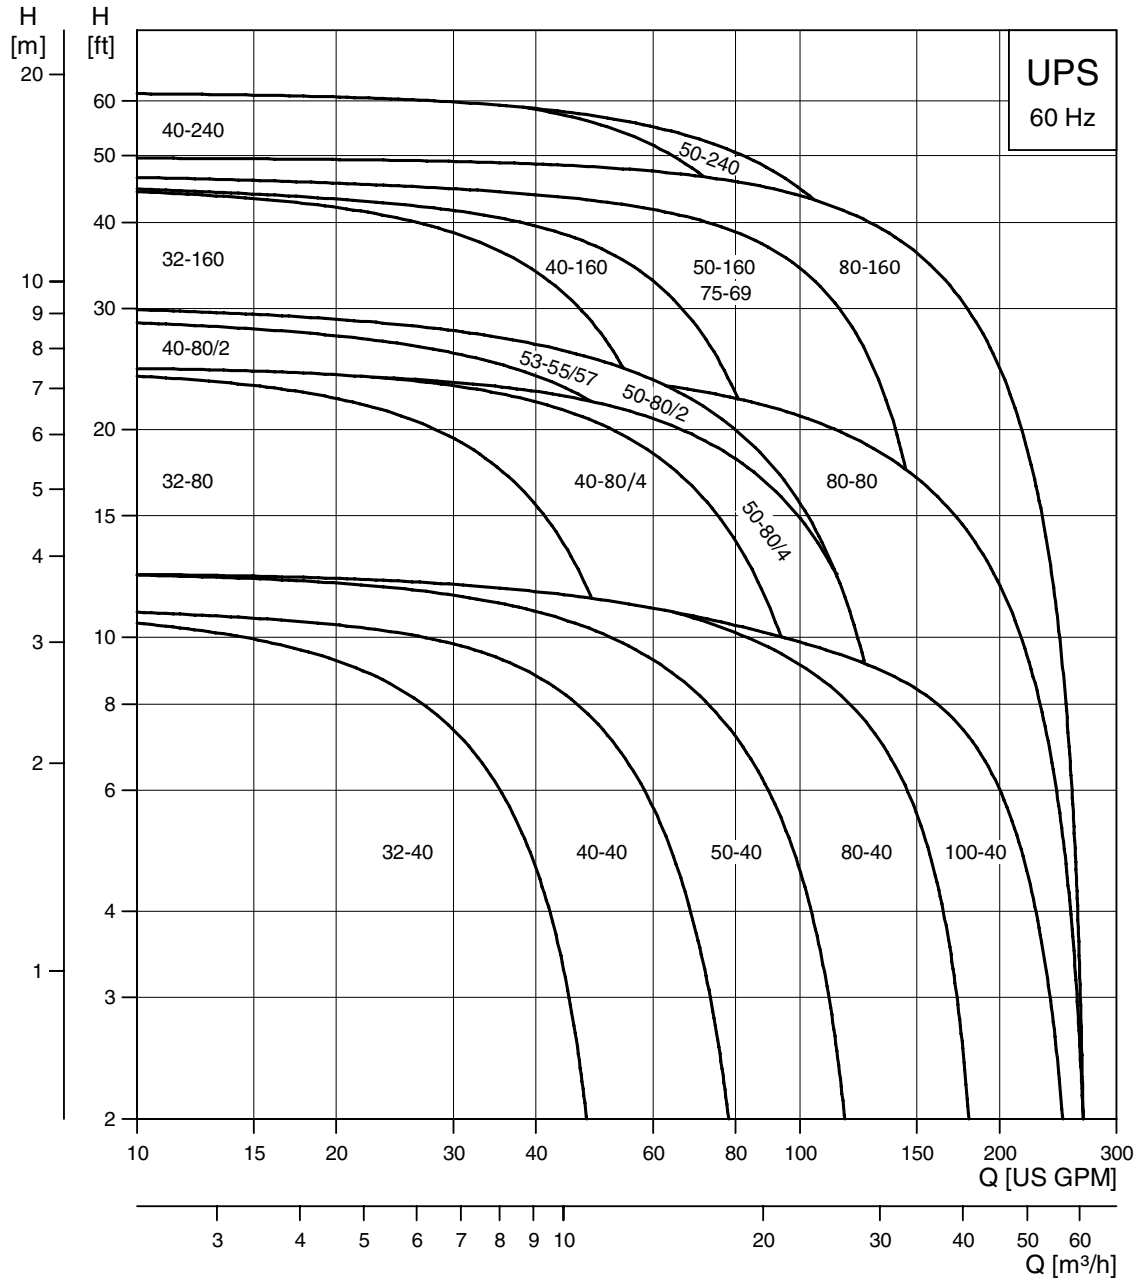

UPS pumps

The curves show maximum performance curves for the UPS range:

- single-voltage pumps
- two- and three-speed pumps.

TM00 9582 5106